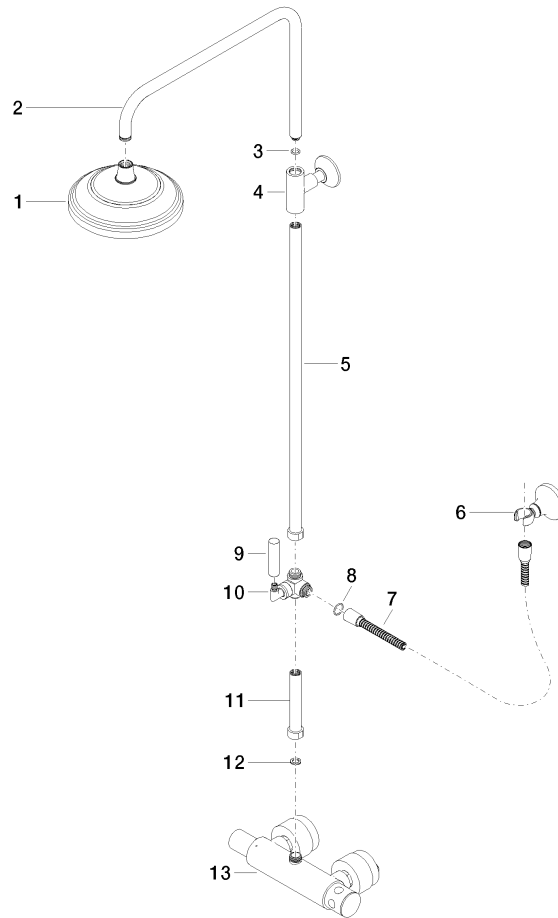

ST 050 304 4360

- shower with fixed riser projection 420mm
- rain shower Ø 200 mm
- rain shower with anti-scale system
- max. rainshower flow 14 l/min
- Function from: 8 l/min
- rotary diverter for fixed-riser shower/hand shower
- height of fittings up to rain shower (bottom edge) 985mm
- height of fittings up to top edge of elbow 1160mm
- two-part push-on rosette Ø 65 mm
- rosette for shower holder Ø 65mm
- rosette for wall mounting Ø 60mm
- gauge 150 mm - 13 mm
- metal shower hose 1250mm with integrated anti-twist protection
- 1/2" connection
- Pipe diameter 20 mm

Intrinsic protection against back flow.

NOTE: The handles must be ordered separately from the fittings!

MADISON Showerpipe with shower thermostat - Platinum

MADISON

ST 050 304 4360

ST 050 304 4360

Parts for other finishes can be found here: [Chrome](#)

Spare parts list

No.	Item Number	Name	Quantity used	Delivery time
1	04 12 05 038 01-08	shower	1	60
2	04 28 22 101 20-08	spout	1	40
3	90 14 10 011 00 90	seal	1	2
4	90 17 11 037 01-08	holder	1	-
Spare part can no longer be ordered, please order the replacement item				
5	90 28 22 104 00-08	pipe	1	-
Spare part can no longer be ordered, please order the replacement item				
6	90 17 09 045 01-08	diverter	1	40
7	09 30 30 064-08	screw	1	40
8	09 18 20 011-08	base	1	40
9	09 28 22 013 90	pipe	1	2
10	11 170 370-08	MADISON Lever insert - Platinum	1	40
11	09 30 30 062-08	screw	1	40
12	09 14 10 122 90	seal	1	2
13	28 104 970-08	Metal shower hose 1/2" x 1/2" x 1250 mm - Platinum	1	40
14	28 050 410-08	holder	1	60
15	90 28 22 103 00-08	pipe	1	-
Spare part can no longer be ordered, please order the replacement item				
16	90 14 20 002 00 90	seal	1	2
17	04 17 01 044 01-08	fitting	1	40